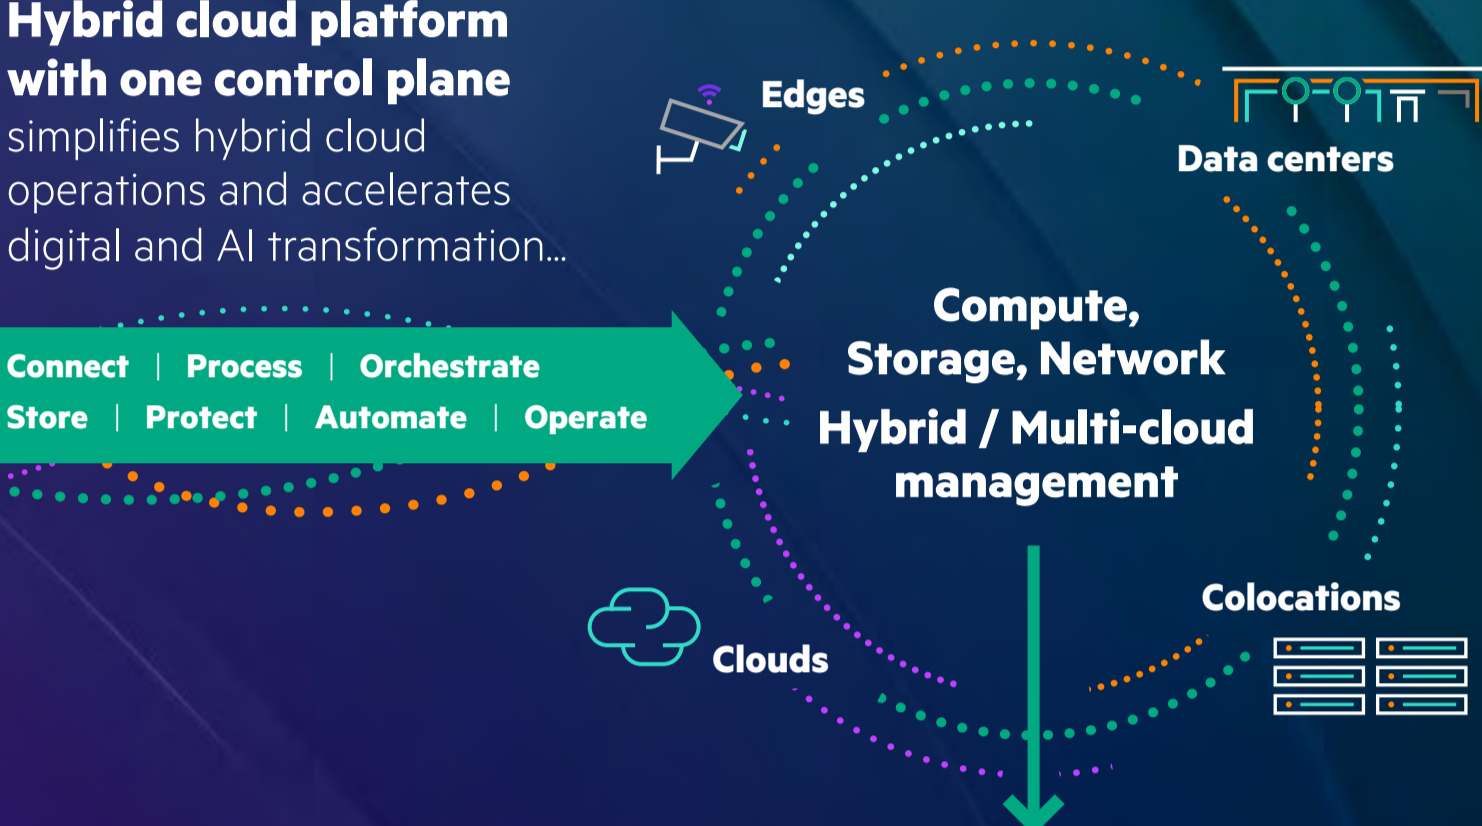

HPE GreenLake

Bridging the cloud and AI worlds with a single consistent cloud experience

Hybrid cloud platform with one control plane

simplifies hybrid cloud operations and accelerates digital and AI transformation...

Connect | Process | Orchestrate
Store | Protect | Automate | Operate

...across multiple domains to maximize business value