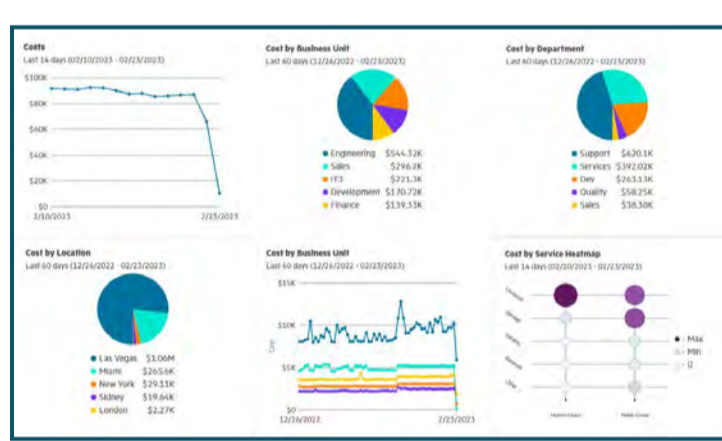

Optimize infrastructure and cloud costs

- Usage report
- Sizing/config aid
- Capacity planning

- Cost report
- Showback
- Cost optimization

Align spending with business priorities and control costs

Sustainability value