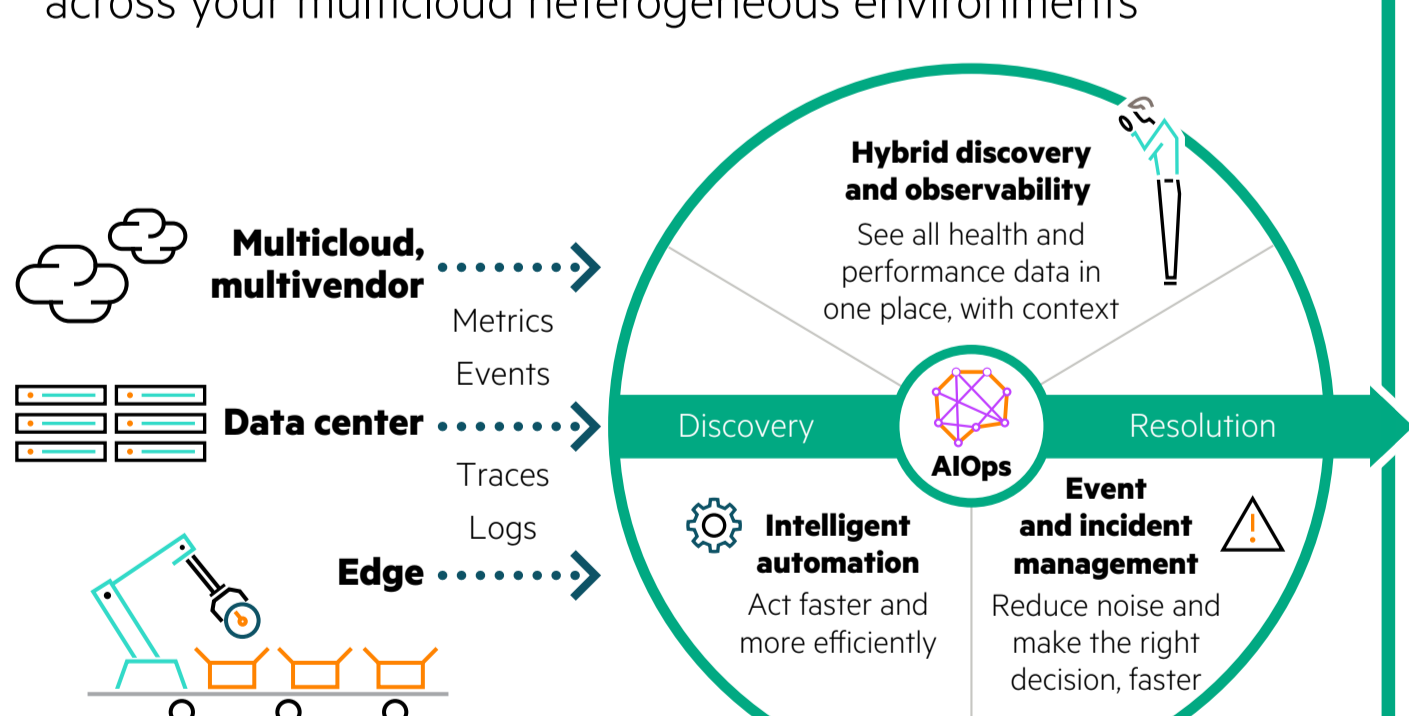

Simplify hybrid cloud operations

across your multicloud heterogeneous environments

- **50%** IT operations efficiency improvement through automation and policy-based templates⁵
- **95%** alert noise and alarm reduction with AI Ops-powered event correlation⁵
- **50%** MTTD & MTTR reduction through AI Ops-powered event correlation resulting in faster time to resolution⁵