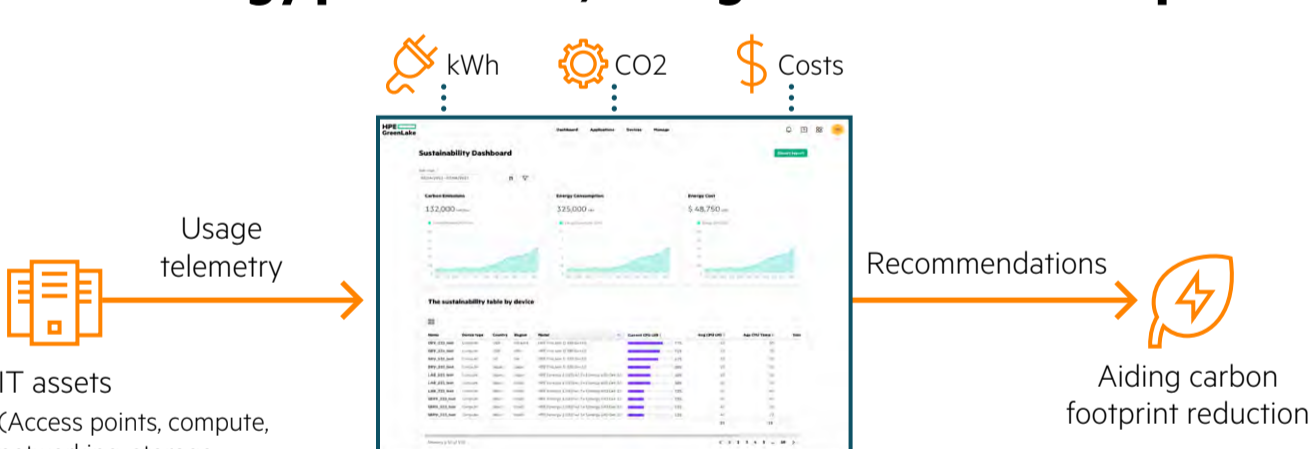

Holistic energy profile view, aiding lower carbon footprint

30% TCO savings² **30%** energy cost savings³ **85%** of tech returned to HPE is upcycled⁴

Operational value