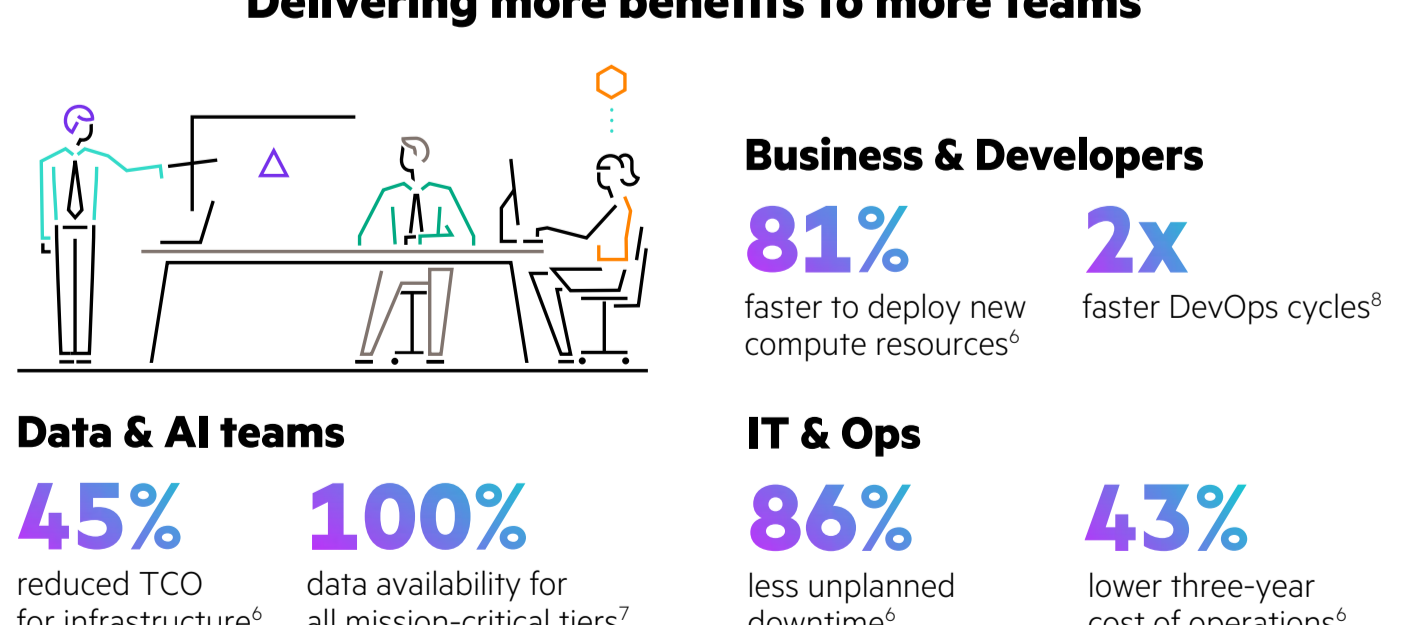

Delivering more benefits to more teams

Start anywhere

Explore with an interactive demo experience or hosted trial, or engage with our experts for an advisory session and get started on your hybrid cloud journey.

Explore HPE GreenLake

Chat now (sales)